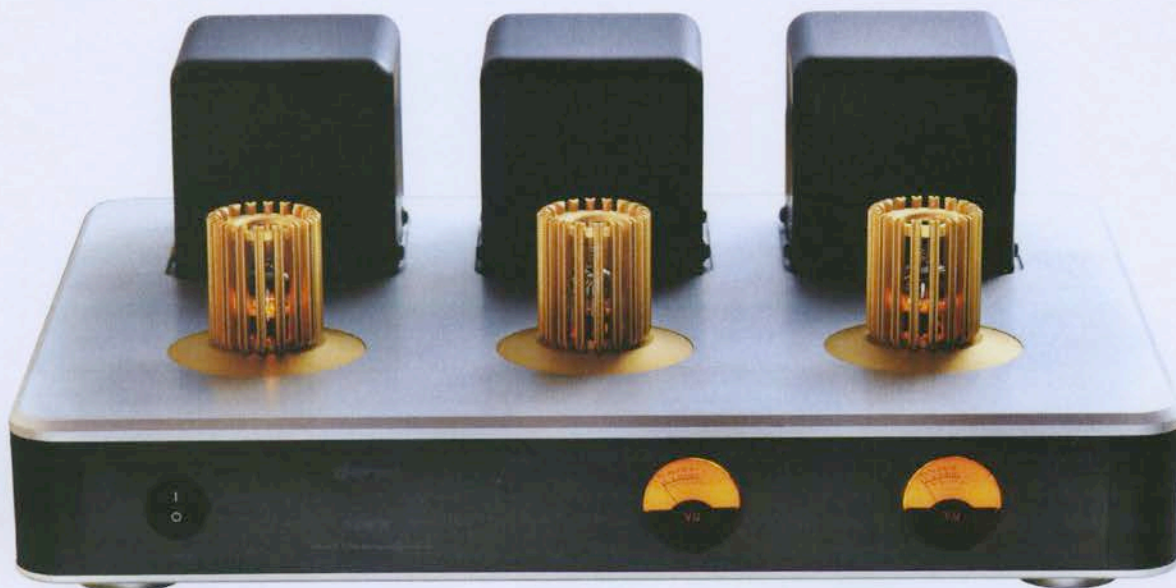

Preliminary Product Information

Venus

Full Balanced Hybrid Stereo Power Amplifier

Specifications:

Input Impedance:

RCA 100kohms, Balanced. 100kohms

Power Output: 100W RMS

Frequency Response: 20Hz-25kHz

S/N Ratio: 86dB

Tubes: 12AX7 x1, 6N1 x2

Max. Power Consumption. 350W

Input Voltage: 110-120VAC, 220-240VAC

Dimensions. 430x345x180mm / 16.93"x13.58"x7.09" (WxDxH)

Weight: 18kg / 39.68lbs

Back

Dared Audio International:

Venus

Full Balanced Hybrid Stereo Power Amplifier

Specifications:

Input Impedance:

RCA 100kohms, Balanced. 100kohms

Power Output: 100W RMS

Frequency Response: 20Hz-25kHz

S/N Ratio: 86dB

Tubes: 12AX7 x1, 6N1 x2

Max. Power Consumption. 350W

Input Voltage: 110-120VAC, 220-240VAC

Dimensions. 430x345x180mm / 16.93"x13.58"x7.09" (WxDxH)

Weight: 18kg / 39.68lbs

Back

Dared Audio International:

Luen Hing Electrical (HK) Limited