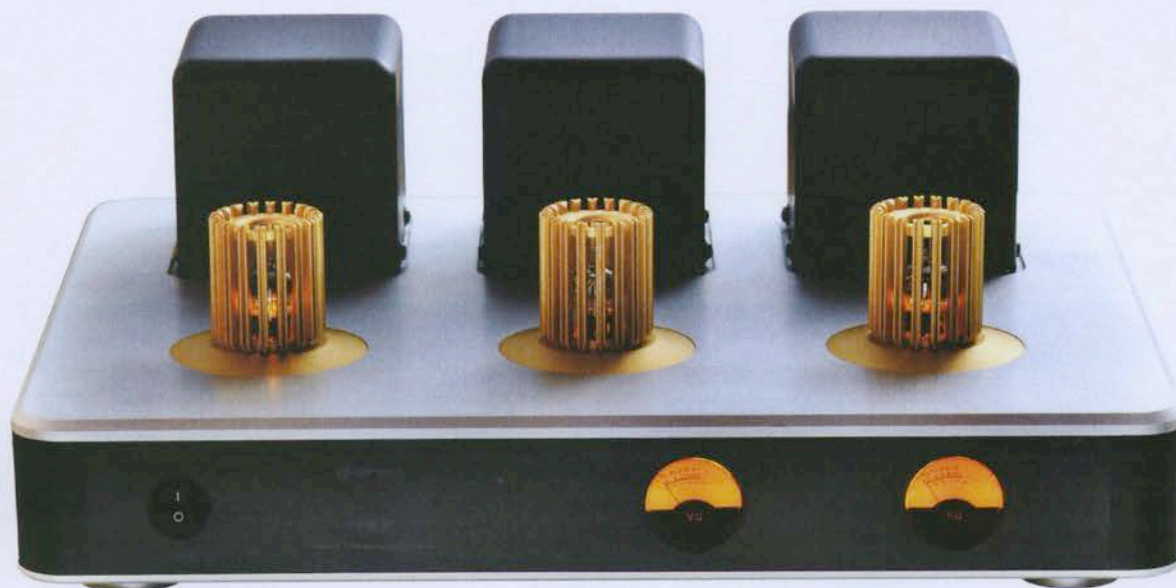

Preliminary Product Information

Venus

Full Balanced Hybrid Stereo Power Amplifier

Specifications:

Input Impedance:

RCA 100kohms, Balanced. 100kohms

Power Output: 100W RMS

Frequency Response: 20Hz-25kHz

S/N Ratio: 86dB

Tubes: 12AX7 x1, 6N1 x2

Max. Power Consumption. 350W

Input Voltage: 110-120VAC, 220-240VAC

Dimensions. 430x345x180mm / 16.93"x13.58"x7.09" (WxDxH)

Weight: 18kg / 39.68lbs

Back

Dared Audio International:

Venus

Full Balanced Hybrid Stereo Power Amplifier

Specifications:

Input Impedance:

RCA 100kohms, Balanced. 100kohms

Power Output: 100W RMS

Frequency Response: 20Hz-25kHz

S/N Ratio: 86dB

Tubes: 12AX7 x1, 6N1 x2

Max. Power Consumption. 350W

Input Voltage: 110-120VAC, 220-240VAC

Dimensions. 430x345x180mm / 16.93"x13.58"x7.09" (WxDxH)

Weight: 18kg / 39.68lbs

Back

Dared Audio International:

Luen Hing Electrical (HK) Limited